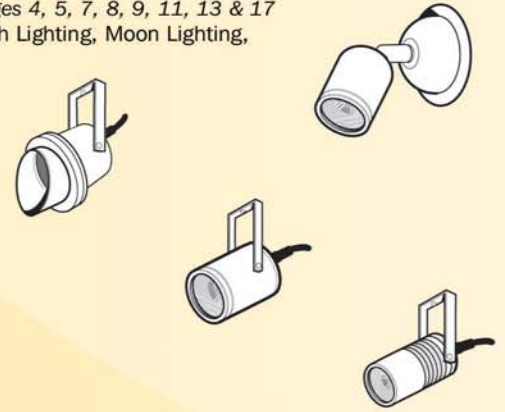

Light Fittings & Effects

Wall Lights - Pages 11, 17 & 18
Downlighting, Wash Lighting

Downlighters - Pages 4, 5, 7, 8, 9, 11, 13 & 17
Downlighting, Wash Lighting, Moon Lighting,
Reflective Lighting

Step Lights - Page 6, 10, 15 & 16
Step Lighting

Path Lights - Pages 6, 7, 8, 9, 10, 12, 13 & 14
Deck/Path Lighting,
Cross Lighting, Shadow Lighting
and Reflective Lighting

Spotlights - Pages 4, 5, 7, 8, 9, 12 & 13
Uplighting, Backlighting, Wash Lighting,
Cross Lighting, Shadow Lighting and
Reflective Lighting