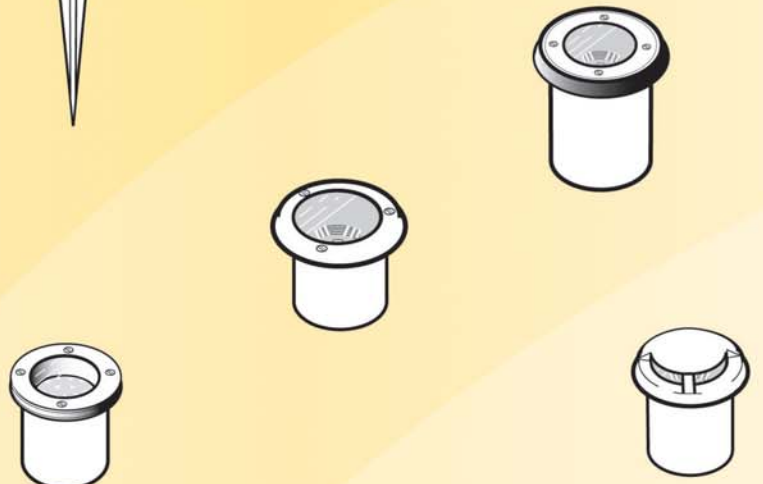

Inground Uplighters - Pages 6, 8, 19, 20, 21
Uplighting, Backlighting, Wash Lighting