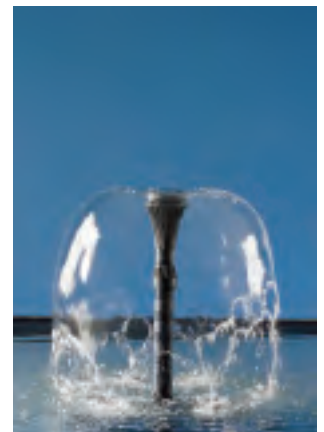

Oase Nautilus Fountain Kits

A fountain is often the key feature of a pond. To save you time and help you confidently order one to your exact requirements, we have assembled a number of kits containing the correctly specified pump, together with a top quality nozzle and an adjustable riser (which will help to quickly set the fountain at the right height). Simply choose the kit to match the desired effect.

Nautilus pump with bubbler fountain nozzle

Spray Fountain Kits

Code	Description	Price
PNN2018	Small spray fountain kit max 16 l/min - 800mm high <i>Nautilus 80 with 1/2" Vulkan nozzle (standard)</i>	£78.29
PNN2028	Medium spray fountain kit max 36 l/min - 1.5m high <i>Nautilus 150 with 1/2" Vulkan nozzle (standard)</i>	£121.69
PNN2048	Large spray fountain kit max 100 l/min - 2.5m high <i>Nautilus 250 with 1" Vulkan nozzle (standard)</i>	£259.57
PNN2068	Extra large spray fountain kit max 200 l/min - 4.5m high <i>Nautilus 450 with 1" Vulkan nozzle (standard)</i>	£377.01

Nautilus pump with spray fountain nozzle

Bell Fountain Kits

Code	Description	Price
PNN3018	Small bell fountain kit max 16 l/min - 400mm wide <i>Nautilus 80 with 1/2" Lava nozzle (standard)</i>	£78.29
PNN3028	Medium bell fountain kit max 36 l/min - 400mm wide <i>Nautilus 150 with 1/2" Lava nozzle (standard)</i>	£121.69
PNN3048	Large bell fountain kit max 100 l/min - 900mm wide <i>Nautilus 250 with 1" Lava nozzle (36-10K)</i>	£290.20
PNN3068	Extra large bell fountain kit max 200 l/min - 1m wide <i>Nautilus 450 with 1" Lava nozzle (36-10K)</i>	£407.64

Nautilus pump with bell fountain nozzle