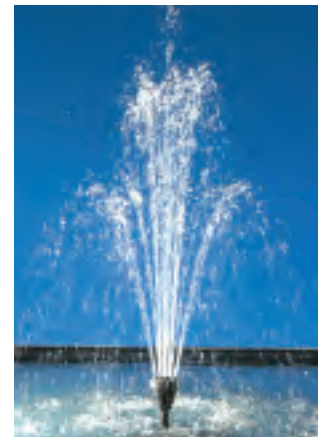

Oase Nautilus Fountain Kits

A fountain is often the key feature of a pond. To save you time and help you confidently order one to your exact requirements, we have assembled a number of kits containing the correctly specified pump, together with a top quality nozzle and an adjustable riser (which will help to quickly set the fountain at the right height). Simply choose the kit to match the desired effect.

Bubbler Fountain Kits

Code	Description	Price
PNN1018	Small bubbler fountain kit max 16 l/min - 250mm high <i>Nautilus 80 with 1/2" bubbler nozzle (22-5K)</i>	£99.53
PNN1028	Medium bubbler fountain kit max 36 l/min - 650mm high <i>Nautilus 150 with 1/2" bubbler nozzle (22-5K)</i>	£143.81
PNN1048	Large bubbler fountain kit max 100 l/min - 1m high <i>Nautilus 250 with 1" s/steel bubbler nozzle (35-10E)</i>	£319.14
PNN1068	Extra large bubbler fountain kit max 200 l/min - 2.2m high <i>Nautilus 450 with 1" s/steel bubbler nozzle (35-10E)</i>	£436.58

Nautilus pump with bubbler fountain nozzle

Spray Fountain Kits

Code	Description	Price
PNN2018	Small spray fountain kit max 16 l/min - 800mm high <i>Nautilus 80 with 1/2" Vulkan nozzle (standard)</i>	£78.29
PNN2028	Medium spray fountain kit max 36 l/min - 1.5m high <i>Nautilus 150 with 1/2" Vulkan nozzle (standard)</i>	£121.69
PNN2048	Large spray fountain kit max 100 l/min - 2.5m high <i>Nautilus 250 with 1" Vulkan nozzle (standard)</i>	£259.57
PNN2068	Extra large spray fountain kit max 200 l/min - 4.5m high <i>Nautilus 450 with 1" Vulkan nozzle (standard)</i>	£377.01