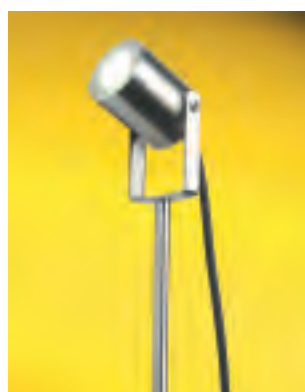

UniLED Trojan spike light

All UniLED deck lights are available in white, blue, green, amber and red, and with clear lenses if required