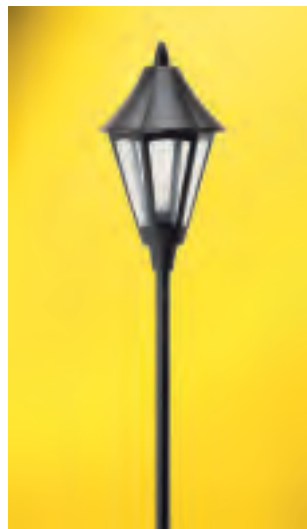

Luxform Step & Path Lights

Step lights are ideal for lighting vertical surfaces and steps, and work particularly well when mounted into retaining walls. Path lights create a circular wash of soft light to illuminate drives and pathways, ensuring a safer route through the garden. Luxform lights come complete with lamps and have a cable length of 150mm.

Galaxy square step light

Galaxy round step light

Galaxy rectangular step light

Frost rectangular step light

Porto hanging path light

Porto path light

Polar square step light

Ice square step light

Toledo path light

Brahms bollard light

Luxform Bollard Lights

These fittings are ideal for lighting the front edge of a border, path, terrace or deck and look particularly good spaced evenly along a driveway. They are available in a range of designs and materials, and come complete with lamps.