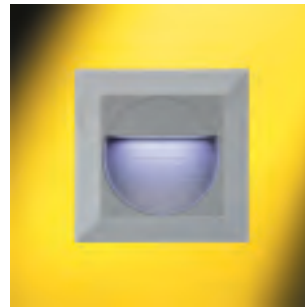

Luxform Step & Path Lights

Step lights are ideal for lighting vertical surfaces and steps, and work particularly well when mounted into retaining walls. Path lights create a circular wash of soft light to illuminate drives and pathways, ensuring a safer route through the garden. Luxform lights come complete with lamps and have a cable length of 150mm.

Code	Description	Price
LGL3320	LuxForm Galaxy square step light 126mm - grey - 12v - 14 white LEDs	£19.57
LGL3330	LuxForm Galaxy round step light 126mm - grey - 12v - 14 white LEDs	£19.57
LGL3340	LuxForm Galaxy rectangular step light 235mm - grey - 12v - 18 white LEDs	£29.78
LGL3710	LuxForm Frost rectangular step light 200mm - glass resin - 12v 10 white LEDs	£20.42

Width 200mm, depth 60mm, height 50mm (approx); length of cable 150mm

LGL3720	LuxForm Polar square step light 100mm - glass resin - 12v 9 white LEDs	£17.01

Width 100mm, depth 100mm, height 50mm (approx); length of cable 150mm

LGL3730	LuxForm Ice square step light 150mm glass resin - 12v - 16 white LEDs	£22.12

Width 150mm, depth 150mm, height 50mm (approx); length of cable 150mm

LGL2410	LuxForm Toledo path light 445mm black - 12v - 7w	£12.76

LGL2210	LuxForm Porto path light 900mm black - 12v - 7w	£12.76

LGL2220	LuxForm Porto hanging path light 925mm - black - 12v - 7w	£12.76

Galaxy square step light