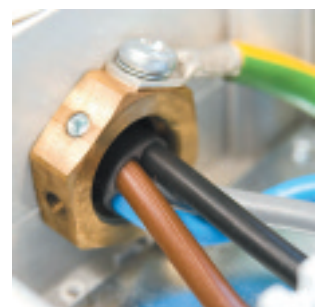

Armoured cable gland

Earthing for armoured cable gland