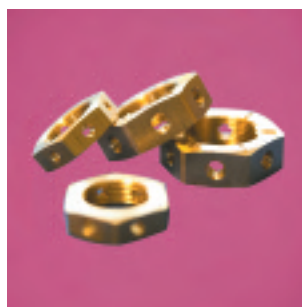

Code	Description	Price
ELA6040	Compression gland with back nut black - M20	£1.23
ELA6520	Armoured cable glands - CW20S set of 2	£4.21
ELA6530	Armoured cable glands - CW20 set of 2	£4.97

Earthing Nuts

Designed by an electrician, Earthing Nuts revolutionise the installation of metal cable glands and enable a fast, easy, direct connection for protective earthing for armoured cable glands. They eliminate the possibility of loss of earth connection, especially where cables are terminated into non-metallic enclosures.

Code	Description	Price
ELA6580	Earthing Nuts - M20 - brass - set of 2 For use with both CW20 and CW20S armoured glands	£4.23
ELA6590	Earth tails for Earthing Nuts - set of 2	£1.66
ELA6582	Earthing Nuts - M20 - brass - pack 10	£21.15
ELA6592	Earth tails for Earthing Nuts - pack 10	£8.30

Standard junction box 93 x 93 x 55mm

Manufactured in black, our junction boxes are inconspicuous and complement armoured cable and other fixings required in the garden.

Compression gland - M20

Armoured cable gland

Earthing Nuts

Earthing for armoured cable gland